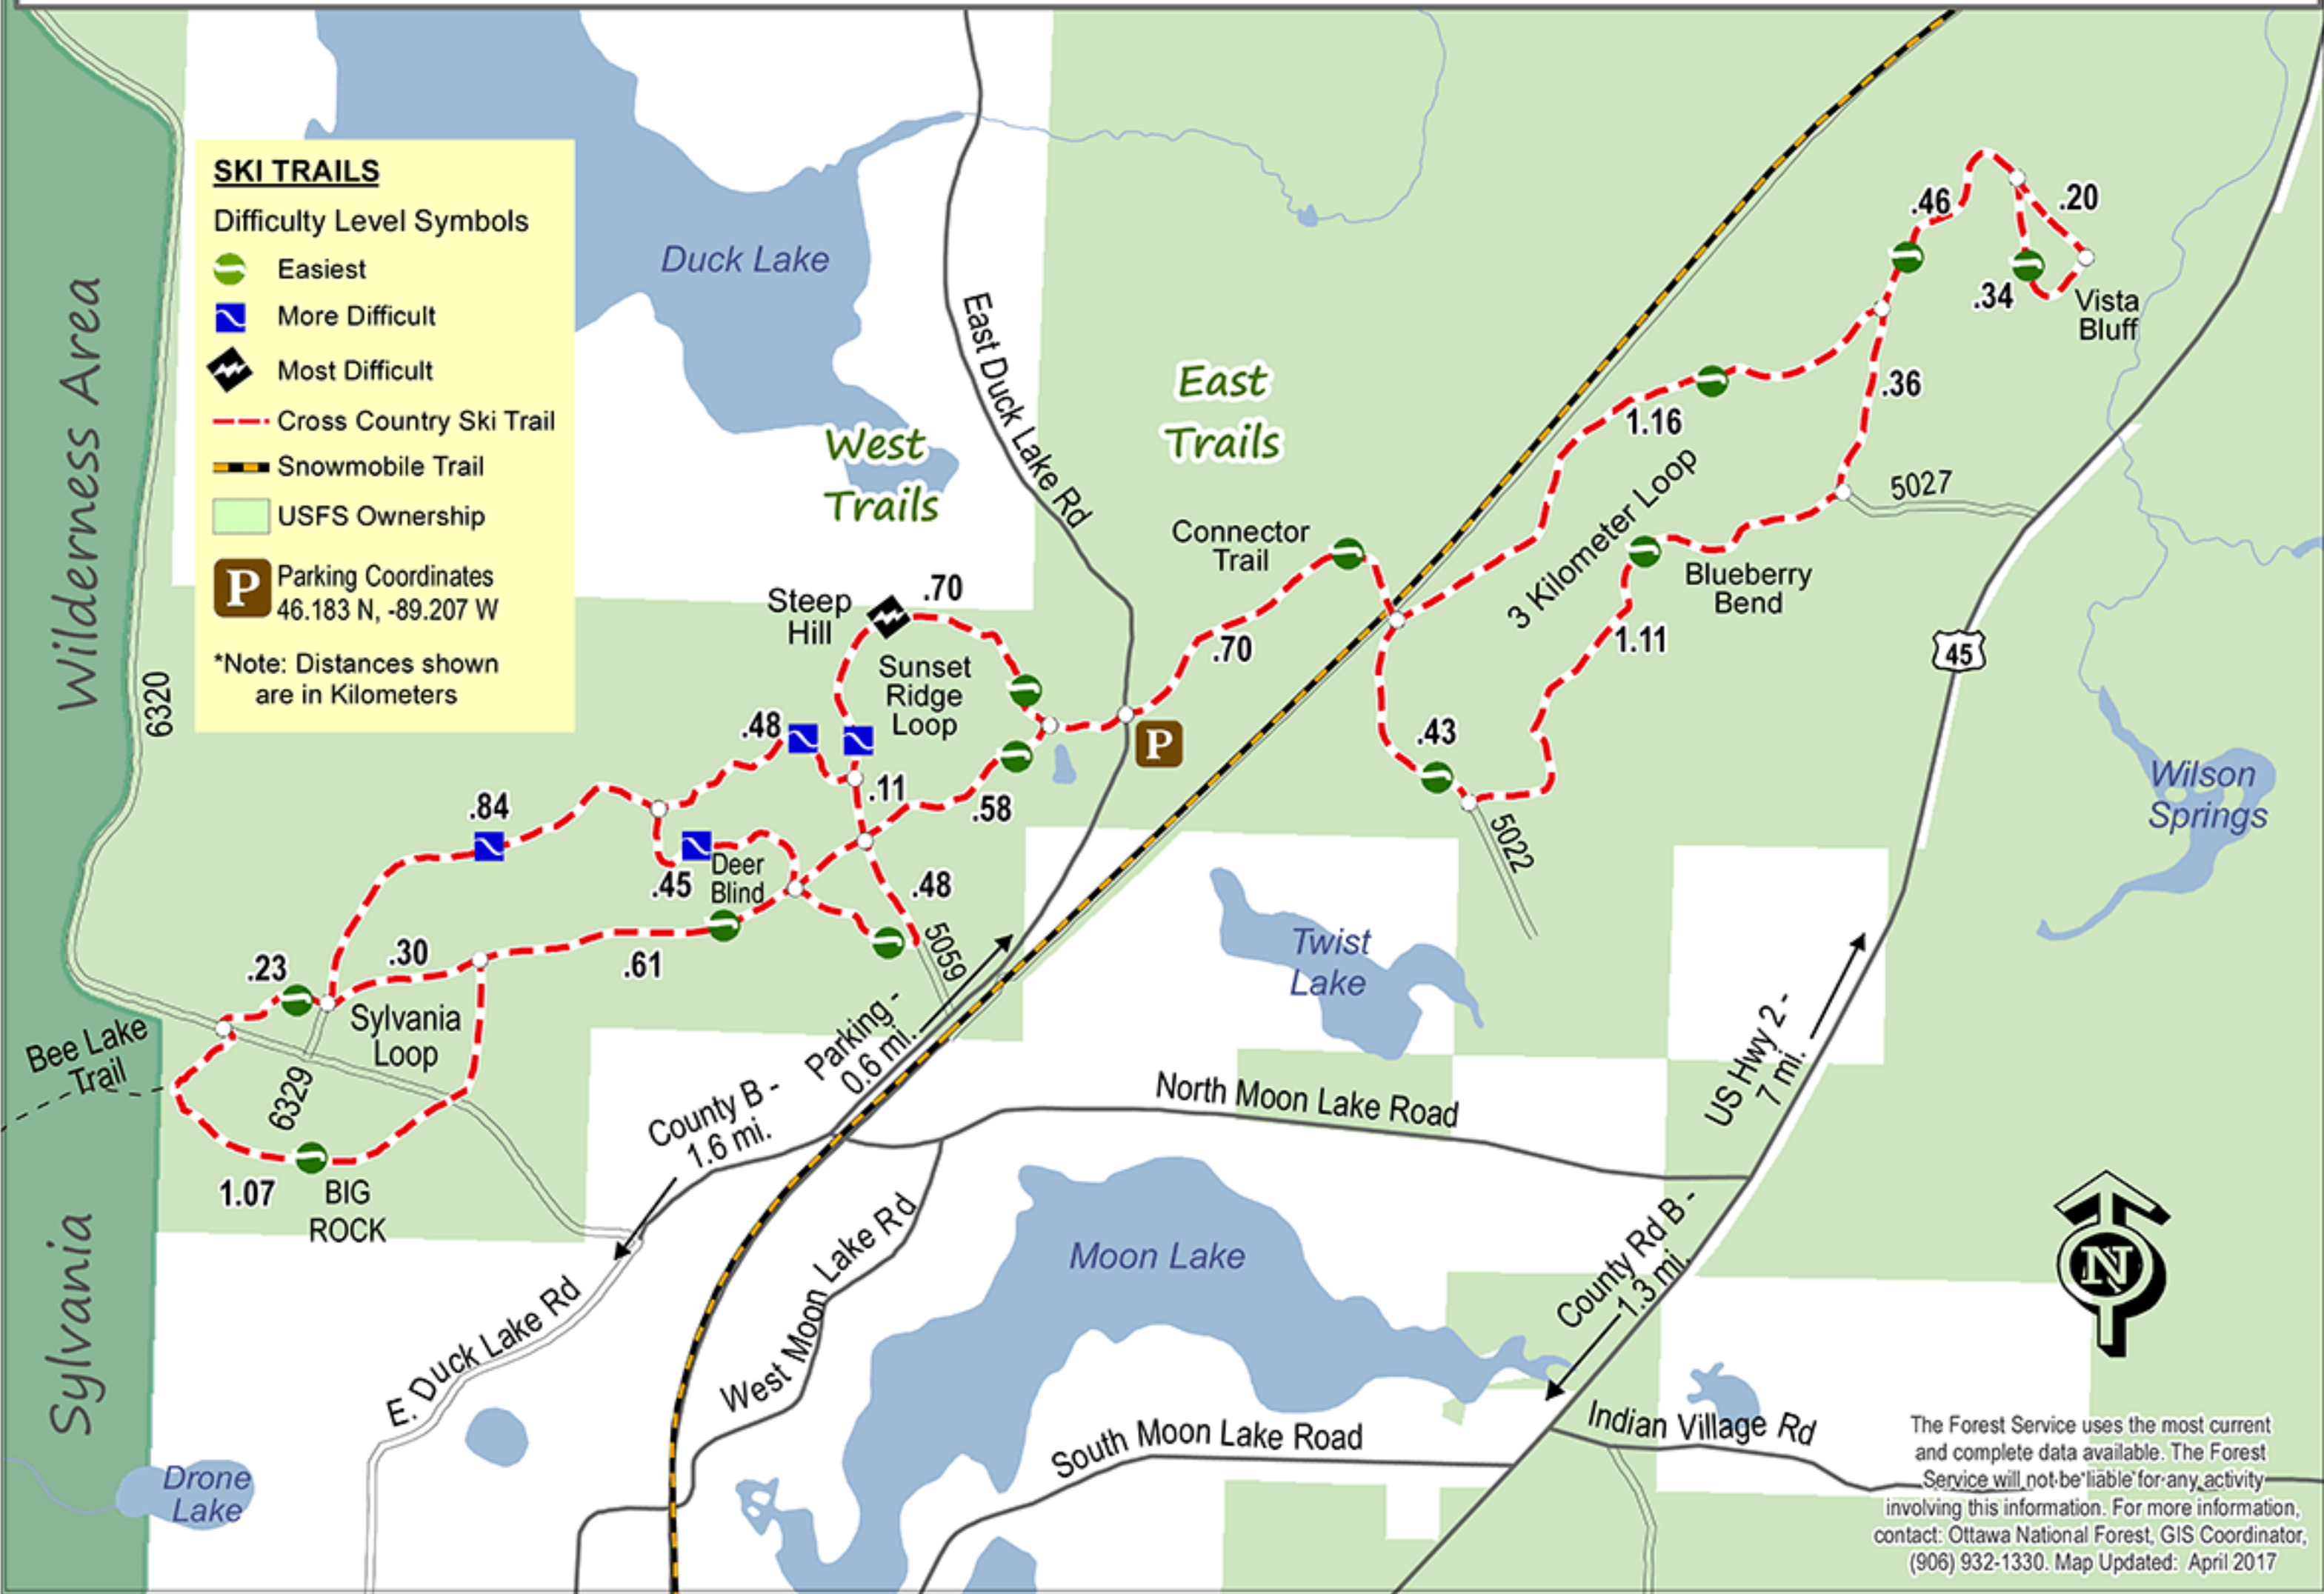

LAND O' LAKES CROSS COUNTRY SKI TRAILS

OTTAWA NATIONAL FOREST

SKI TRAILS

Difficulty Level Symbols

- Easiest
- More Difficult
- Most Difficult
- Cross Country Ski Trail
- Snowmobile Trail
- USFS Ownership

P Parking Coordinates
46.183 N, -89.207 W

*Note: Distances shown are in Kilometers

The Forest Service uses the most current and complete data available. The Forest Service will not be liable for any activity involving this information. For more information, contact: Ottawa National Forest, GIS Coordinator, (906) 932-1330. Map Updated: April 2017